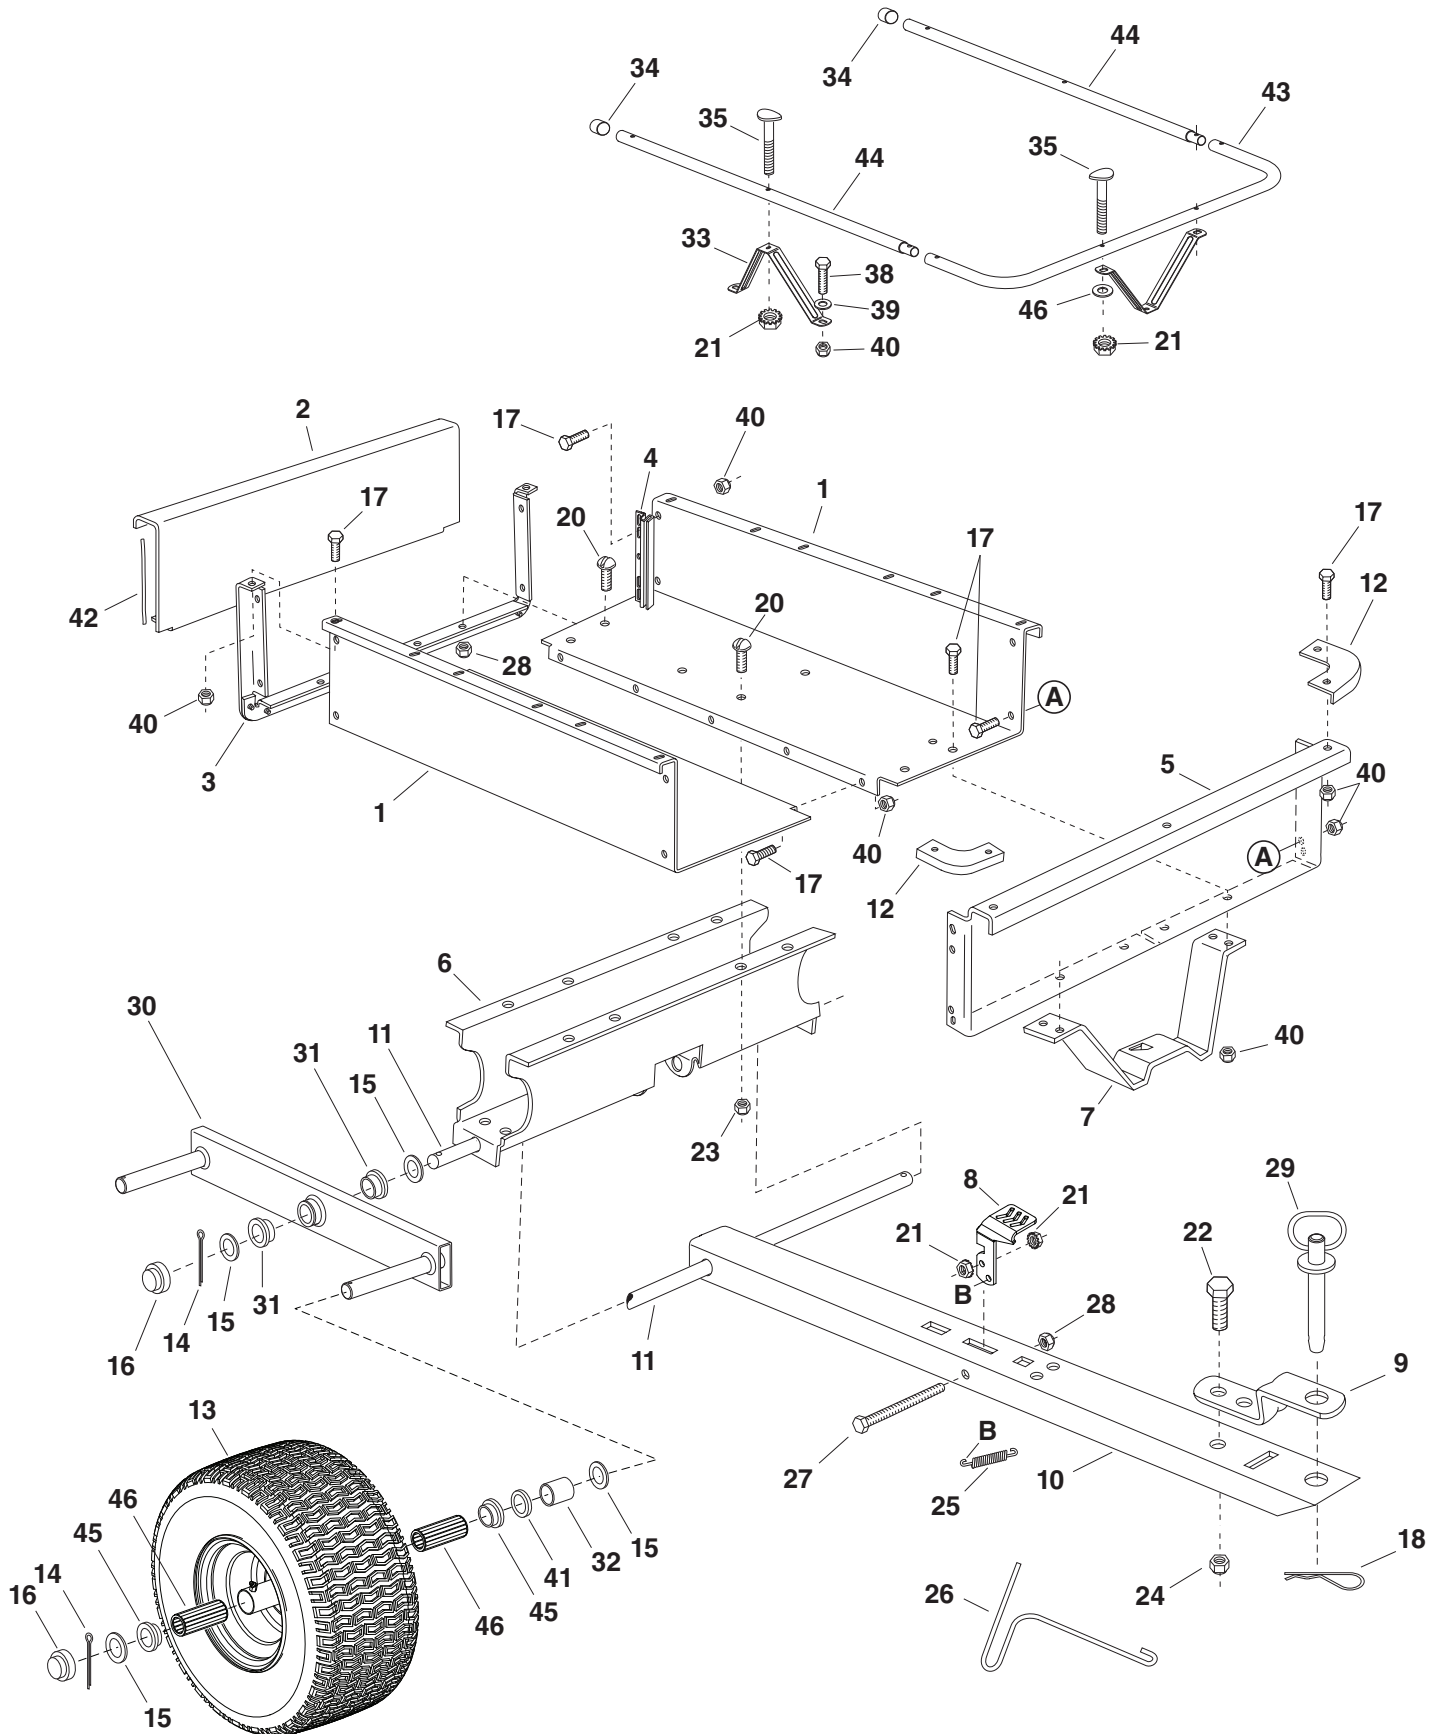

REPAIR PARTS FOR CART MODEL NO. 45-03504

REPAIR PARTS FOR CART MODEL NO. 45-03504

REF	PART NO	DESCRIPTION	QTY.
1	25112	Cart Body	2
2	23502	Tailgate	1
3	62458	Tailgate Reinforcement Bracket	1
4	23548	Tailgate Guide	2
5	23492	Front Panel	1
6	25106	Wheel Support	1
7	24497	Latch Stand Bracket	1
8	28258	Foot Peddle Latch	1
9	23014	Hitch Bracket	1
10	25114	Draw Bar Tongue	1
11	25107	Axle, 1" Dia.	1
12	23484	Front Corner Cap	2
13	42697	Wheel	4
14	43501	Cotter Pin, 9/64" Dia. x 1-1/2" *	6
15	43601	Washer, Flat 1" (Thin)	20
16	43014	Hub Cap	6
17	43866	Hex Bolt, 1/4-20 x 5/8" *	21
18	43343	Hair Cotter Pin, 1/8 (#4) *	1
20	43814	Truss Hd. Bolt, 5/16-18 x 3/4" *	12
21	46980	Hex Nut, 5/16-18 (SEMS)	10
22	43001	Hex Bolt, 3/8-16 x 1" *	1
24	HA21362	Nylock Nut, 3/8-16 *	1
25	47408	Extension Spring	1
26	47622	Spring Puller Tool	1
27	47407	Hex Bolt, 5/16-18 x 4" *	1
28	47810	Nylock Nut, 5/16-18*	13
29	43884	Hitch Pin	1
30	64873	Walking Beam (Includes #44488)	2
31	44488	Flange Bearing	4
32	46289	Spacer	4
33	25111	Rail Brace	7
34	44481	Vinyl Cap	2
35	44947	Curved Hd. Bolt, 5/16-18 x 1-5/8"	8
38	43012	Hex Bolt, 1/4-20 x 3/4"	13
39	43088	Flat Washer, 1/4"	13
40	47189	Nylock Nut, 1/4"	34
41	46220	Washer, 1.01" x 1.38" x .120"	4
42	48949	Protective Edging Strip	2
43	48951	Front Rail	1
44	48950	Side Rail	2
45	81040	Flange Bearing (Included with #13 wheel)	8
46	81409	Roller Bearing (Included with #13 wheel)	8
47	43081	Flat Washer, 5/16"	2
	45350	Owner's Manual	1